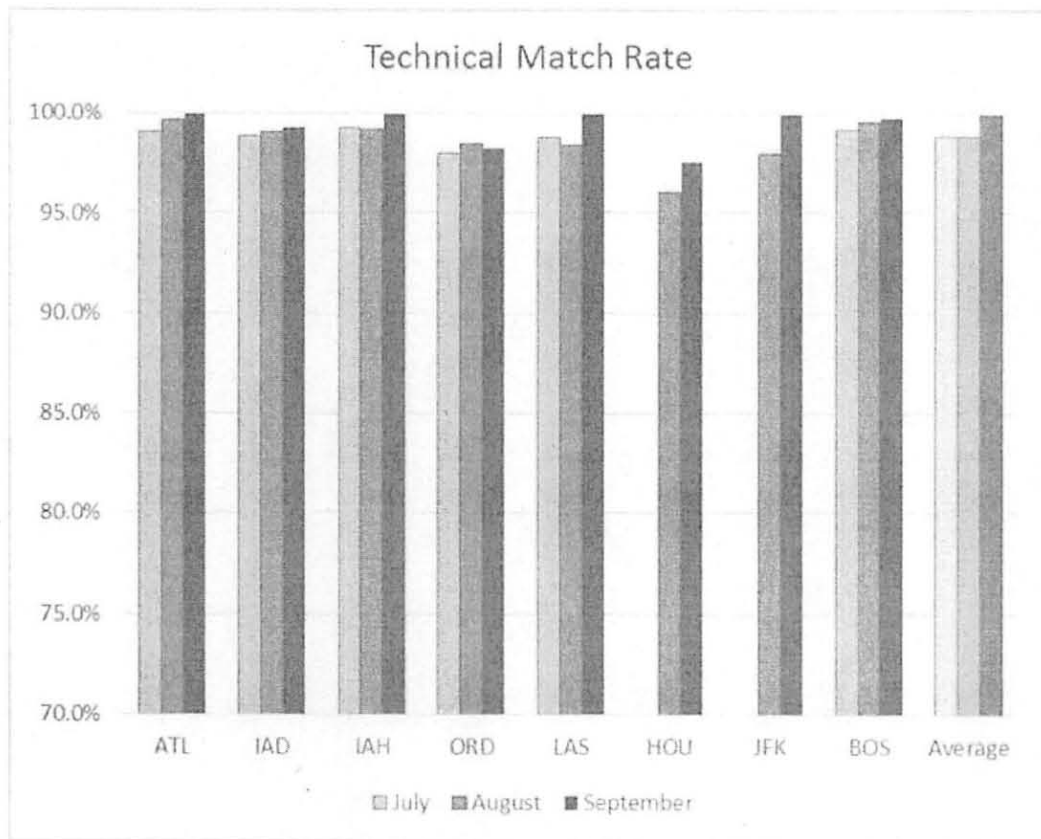

Technical Match Rates Over Time

Technical Match Rate (TMR) by month, since July 2017. The TMR improved in September (99.3% compared to 98.6% in August). TMR is defined as, "for each traveler who could be identified, how well did the algorithm perform".

Matching Performance and Traveler Citizenship

Technical Match Rates is defined as, "for each traveler who could be identified, how well did the algorithm perform". Technical Match rates are in the high 90's for all citizenships – yet there are differences in matching rates among the citizenships.